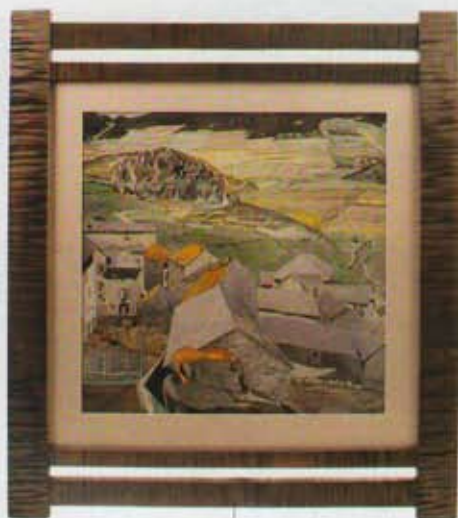

art + craft

Mackintosh Art

The Mackintosh frame in grey curly maple is a perfect complement for "The Village of La Lagonne," a C.R. Mackintosh art print. Measuring 21" wide x 29" high, the framed print sells for \$545. From Heinrich Zimmer, (734) 417-5500, hzwoodworks.com

Curve Appeal

A disciple of the legendary Sam Maloof, Scott Morrison built eight iterations of this sculptural chair before perfecting No. 9. In Oregon black walnut, the chair measures about 22" wide x 20" deep x 32" high. It sells for \$2,800. From Scott Morrison Woodworking, (406) 322-1132, finewoodworker.com

Racing Greene

The Greene & Greene Dining Table is an interpretation of the one the brothers made for the Thorsen House. In mahogany and ebony, the race-track-shaped table retails for \$9,750. Aurora side chairs are \$1,350 each. From Darrell Peart Furnituremaker, (425) 277-4070, furnituremaker.com

Wing and Water

The Wing sink is one of several new relief patterns available in spun-cast bronze. The sinks measure 17" wide x 6" deep. In antique bronze, the sink is \$1,600. In white bronze, it's \$1,700. From Linkasink, (866) 395-8377, linkasink.com